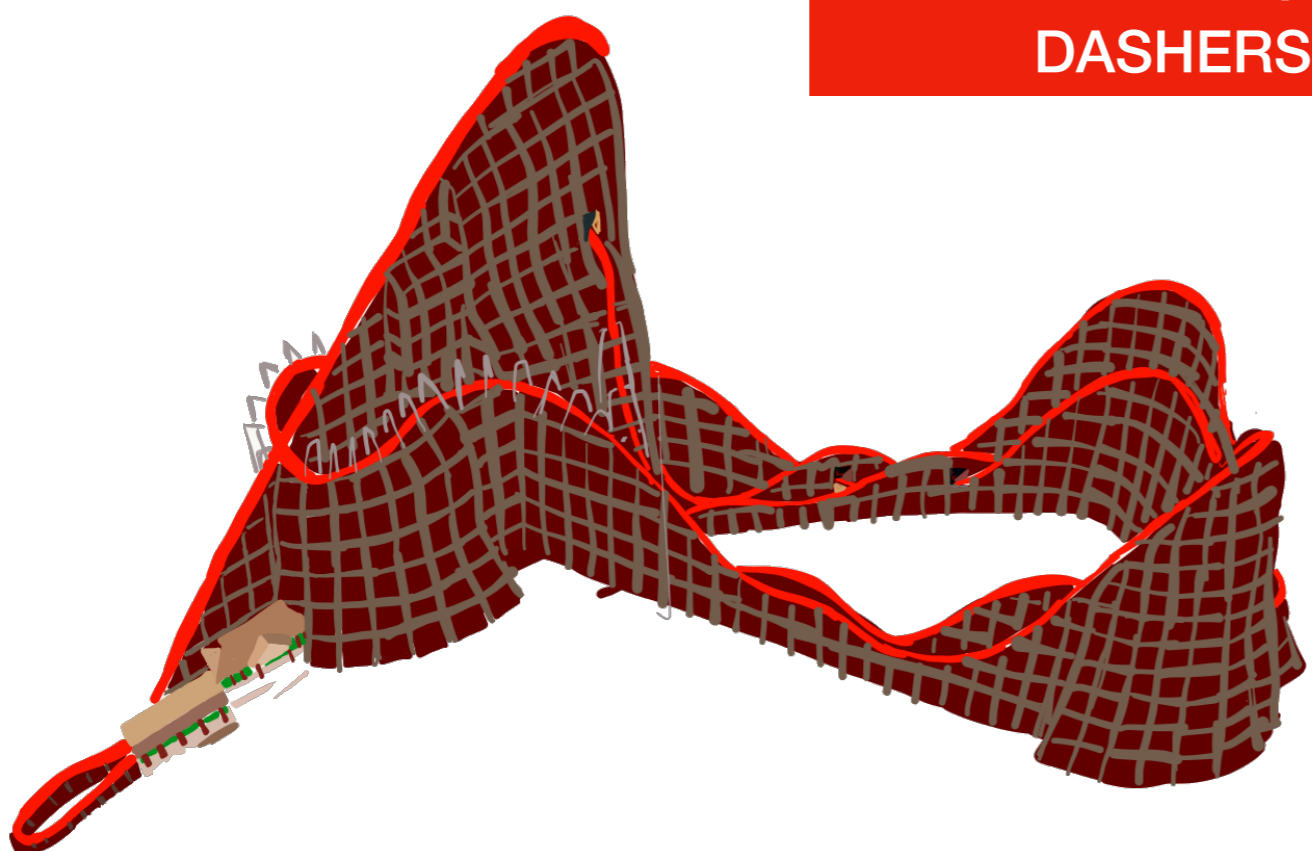

**MY FAVORITE RIDES  
AS NEW RIDES**

STEEL VENGEANCE, CEDAR POINT  
AS  
DASHERS COASTER

POWER TOWER, CEDAR POINT  
AS  
GRINCH DROP TOWER

GEMINI, CEDAR POINT  
AS  
SNOW CHASER

MAGNUM XL 200, CEDAR POINT  
AS  
POLAR COASTER

**WINDSEEKER, CEDAR POINT  
AS  
SNOWBALL SWING**

**INSPIRATION FOR  
HOT CHOCOLATE CUPS  
WAS FROM  
TEA CUPS, MAGIC KINGDOM, DISNEY**

INSPIRATION FOR  
MOUNT CRUMPIT COASTER  
WAS FROM  
MOUNT EVEREST, ANIMAL KINGDOM, DISNEY WORLD